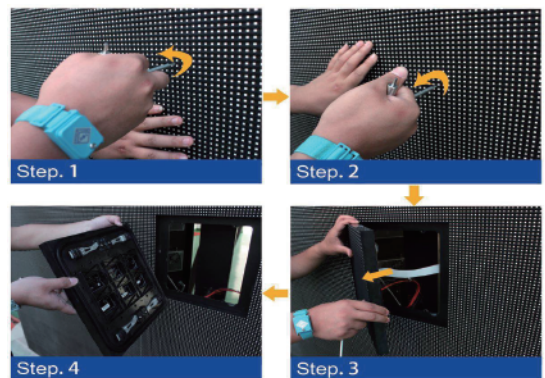

› Special multifunctional module buckle designed for adjusting gaps between module and cabinet to ensure the smoothness and alignment

Outdoor Rated

- › IP65 rating
- › Brightness adjustable for day and night
- › Durable LED for 7/24 work mode

Energy-Saving Technology

- › Cutting edge “cold display” technology
- › 60% power lower than normal
- › 50% temperature less than normal

Fast Installation and Easy Maintenance

- › Fast lock system guarantees a quick and easy installation
- › Mechanical Front access